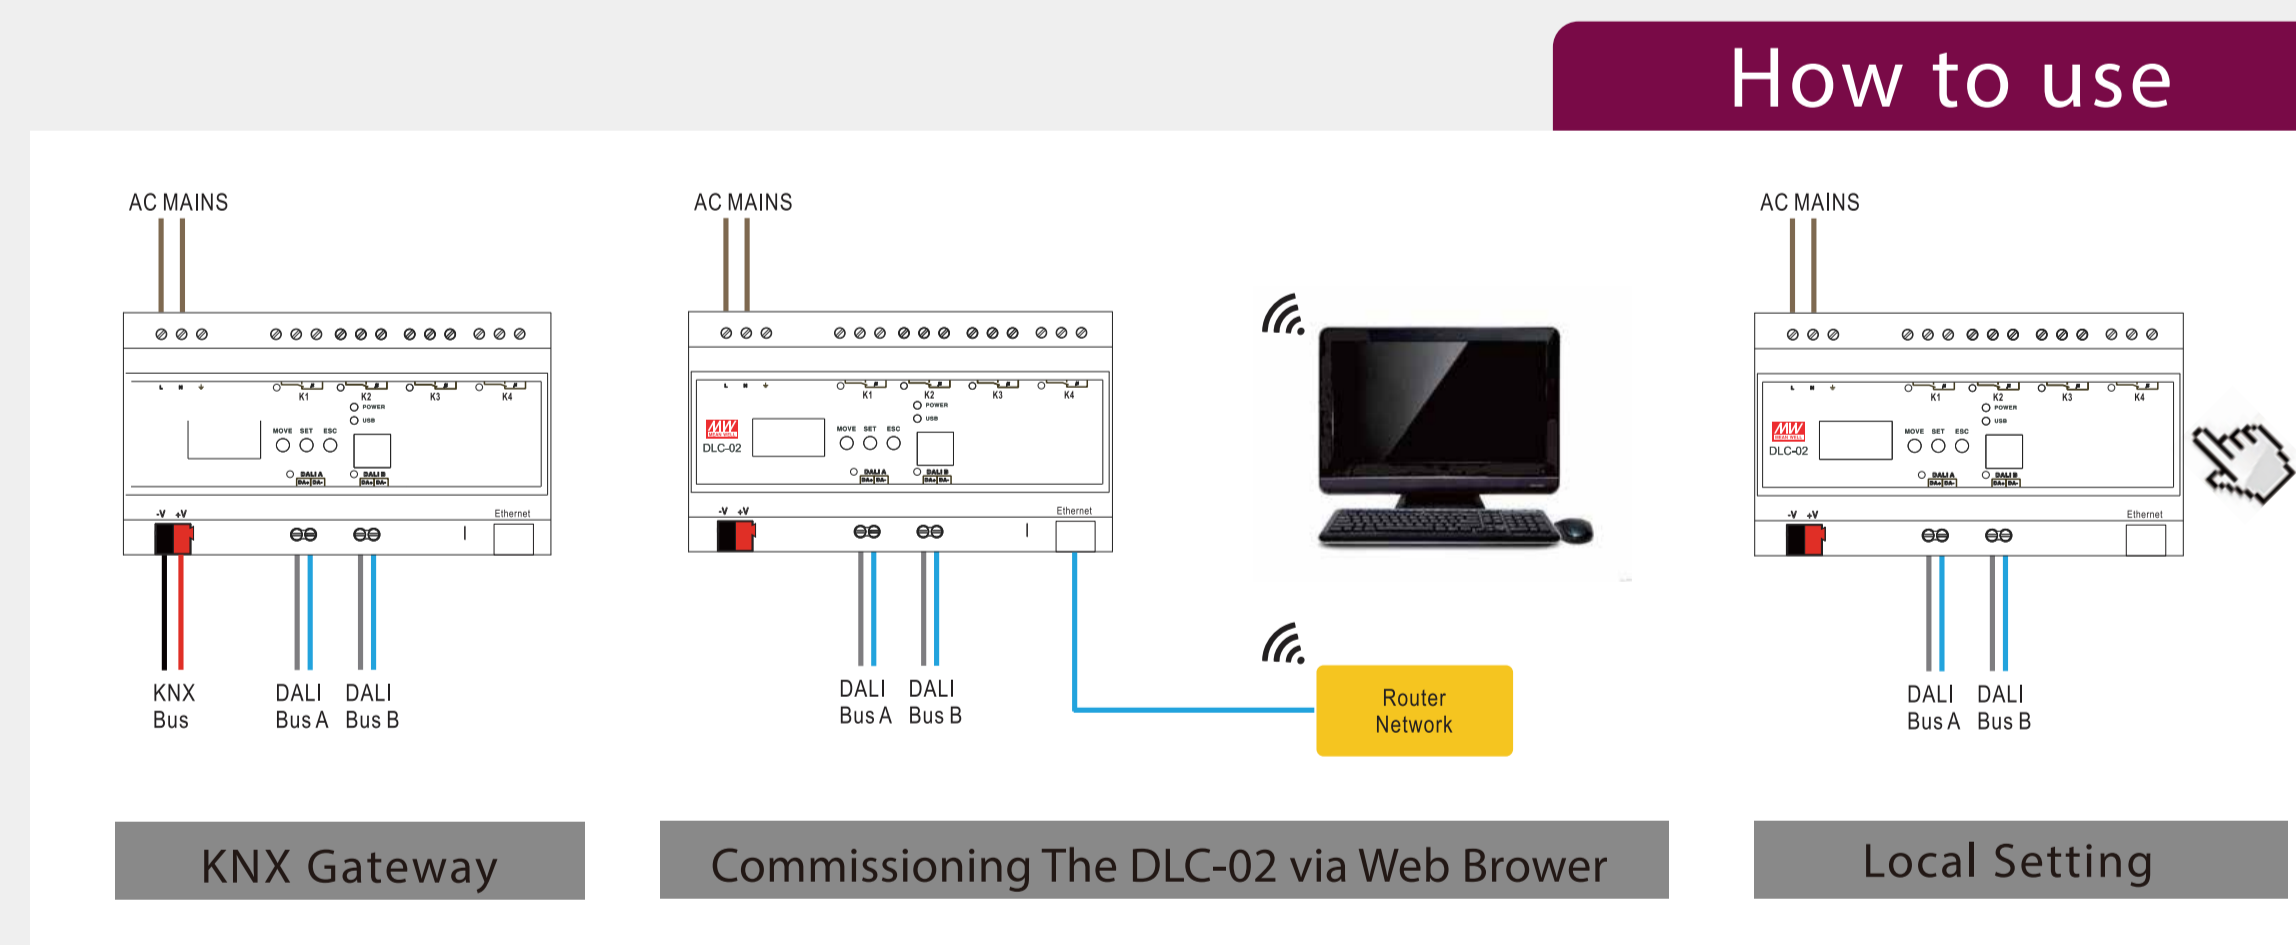

PWM-60KN (60W)

PWM-120KN (120W)

PWM-200KN (200W)

KNX to DALI-2  
Gateway / Controller

DLC-02-KN

KNX DALI 2 CE UK CA

Universal Actuator &  
Dimming Actuator

KAA  
SERIES

KNX CE UK ENE DEKRA

KAA-8R-S

KAA-4R4V-S

[www.meanwell.com](http://www.meanwell.com)  
[building.meanwell.com](http://building.meanwell.com)