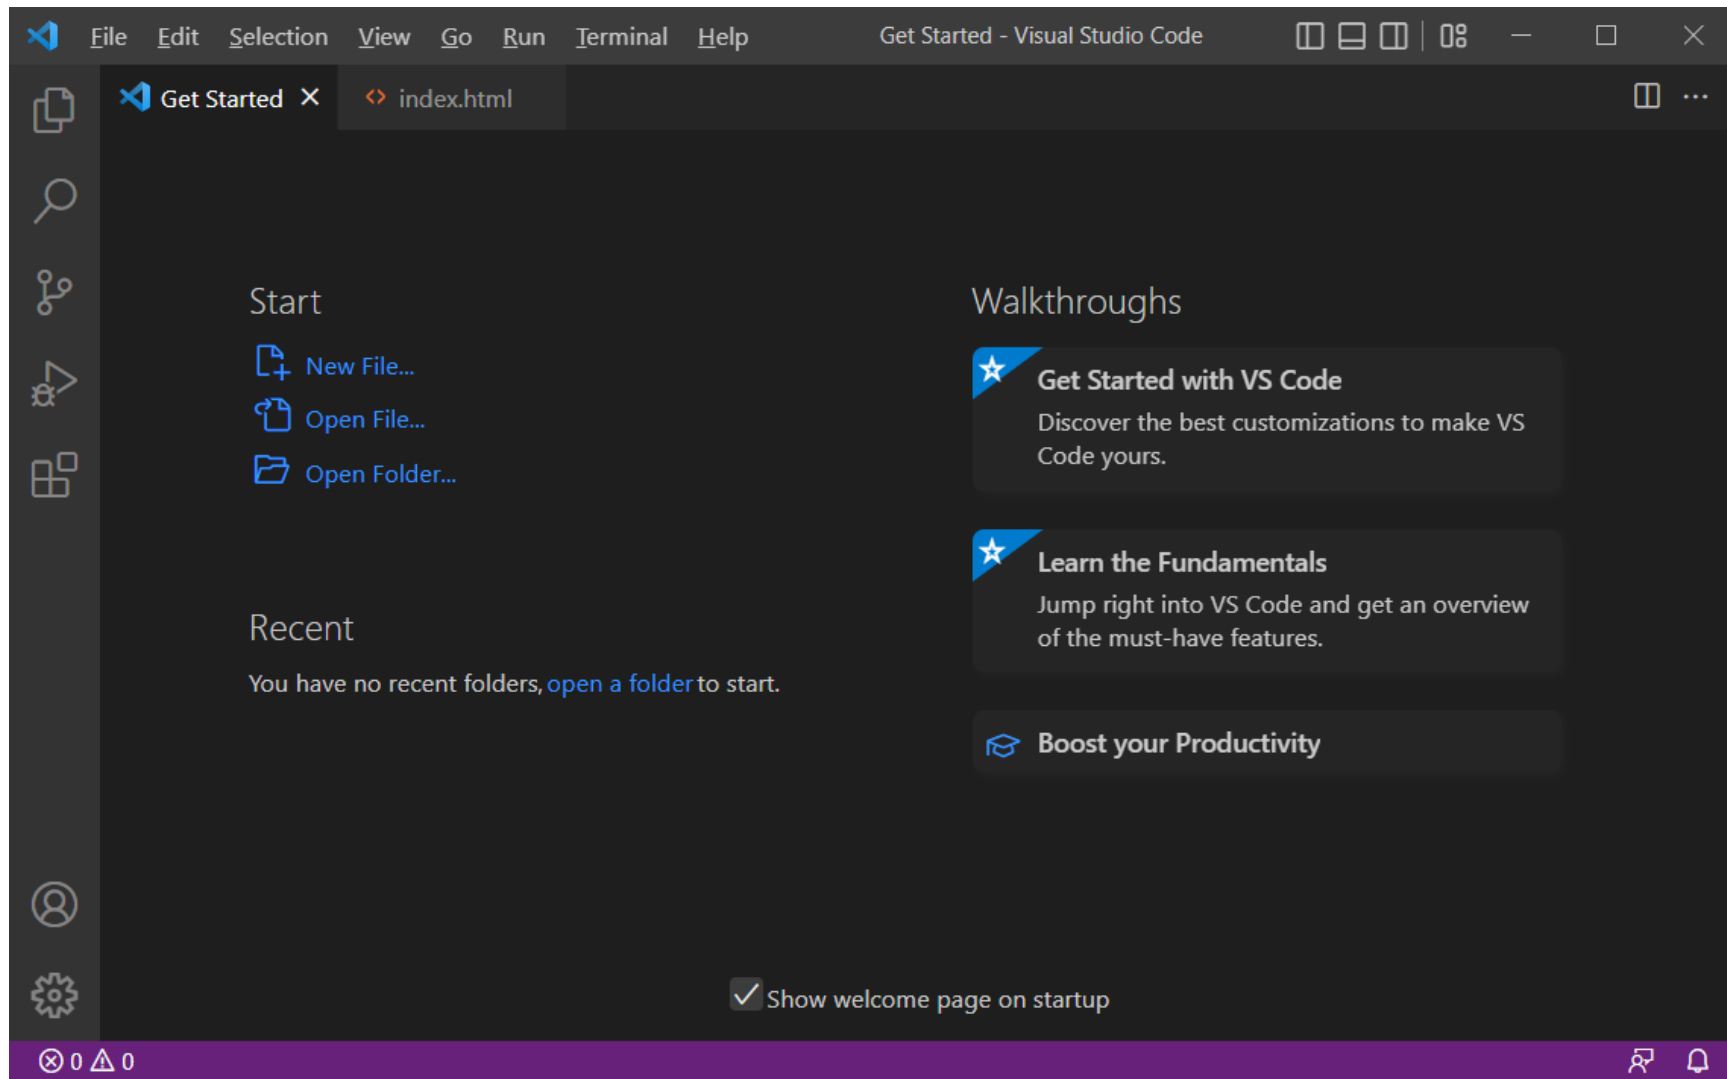

STEP2 Install VS Code

2. Install

VSCoDeUserSet
up-x64-1.71.0.exe