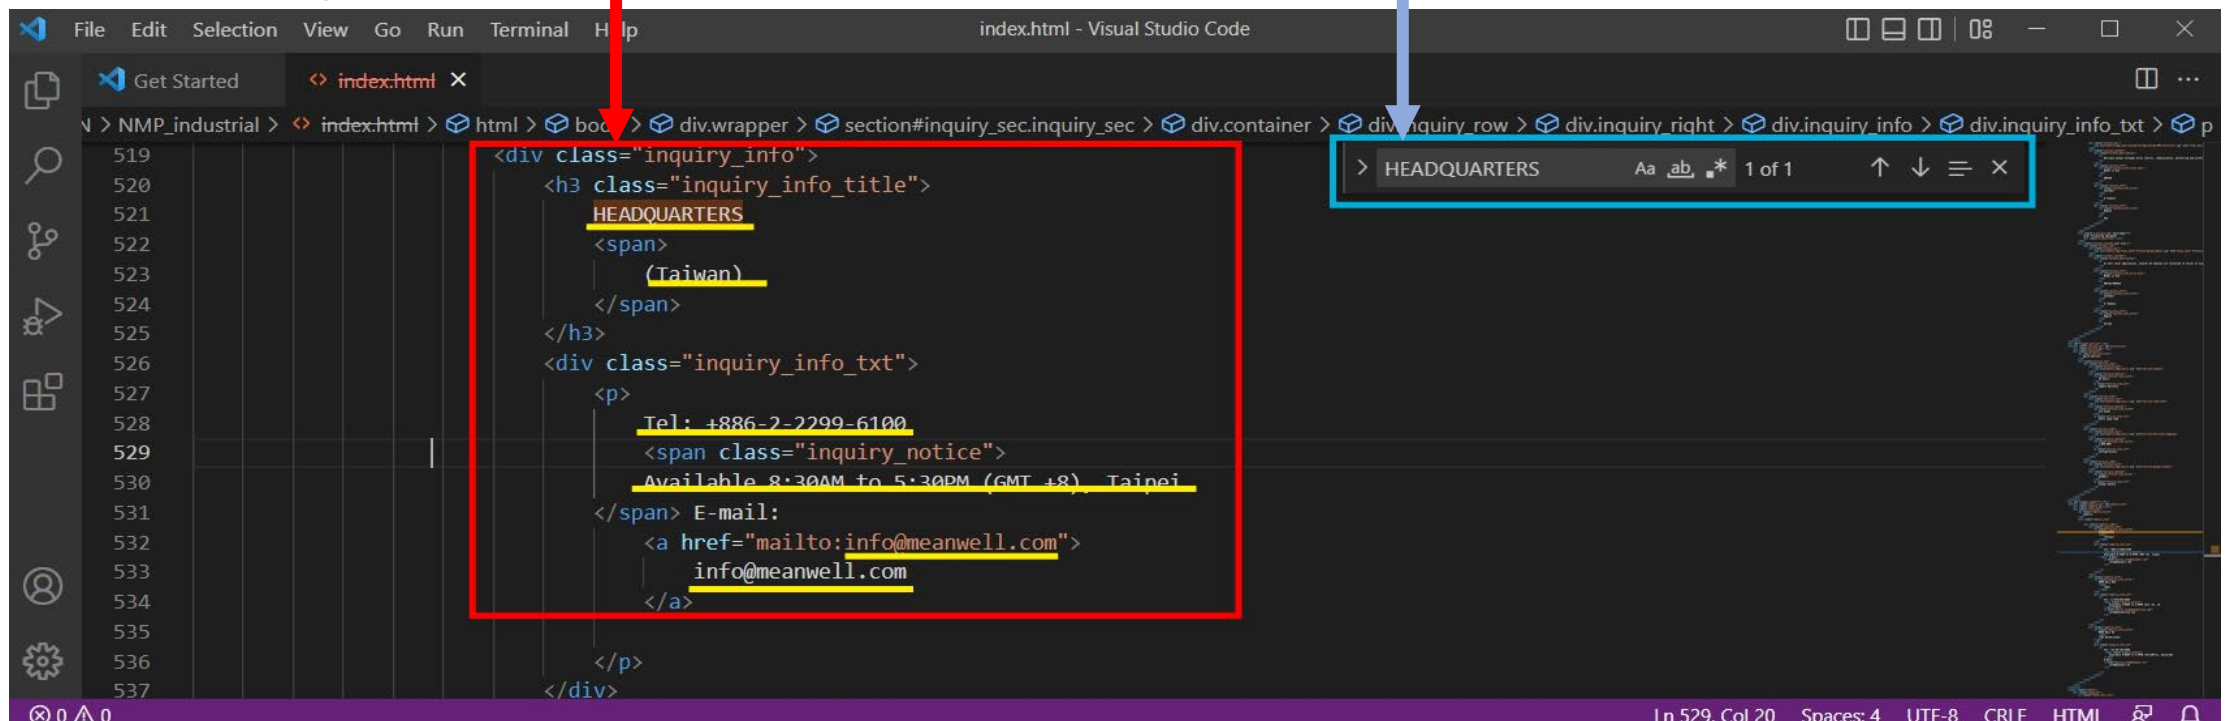

STEP2 Install VS Code

2. Install

VSCoDeUserSet
up-x64-1.71.0.exe

STEP3 Edit webpage

2. Open index.html

Take NMP Landing page for example

STEP3 Edit webpage

3. Find the logo of the webpage

- a. 【Blue Circle】 "Ctrl+F "and type "logo" to find it.
- b. 【Red Circle+Yellow parts】 Replace with your logo's name

```
File Edit Selection View Go Run Terminal Help index.html - Visual Studio Code
Get Started index.html C:\...\INVERTER index.html C:\...\NMP_industrial x index.html C:\...\NMP...
C: > Users > Nicole Ke > Desktop > practice > EN > NMP_industrial > index.html > html > body > div.mainLogo
610 </ul>
611 <div class="copyright">
612   © Copyright 2021 MEAN WELL ENTERPRISES CO., LTD. All rights reserved.
613 </div>
614 </div>
615 </footer>
616 </div>
617 <div class="mainLogo">
618
619   
620
621 </div>
622 <header class="header">
623   <div class="container">
624     <div class="hamburger">
625       <a href="javascript:;">
626         <span></span>
627     </a>
```

Search results for 'logo' showing 1 of 2 results.

Code editor highlighting the `` line.

STEP3 Edit webpage

4. Find the Contact Information

- a. 【Blue Circle】
"Ctrl+F "and type "headquarters" to find it.
- b. 【Red Circle+Yellow parts】
Replace with your information or remove it