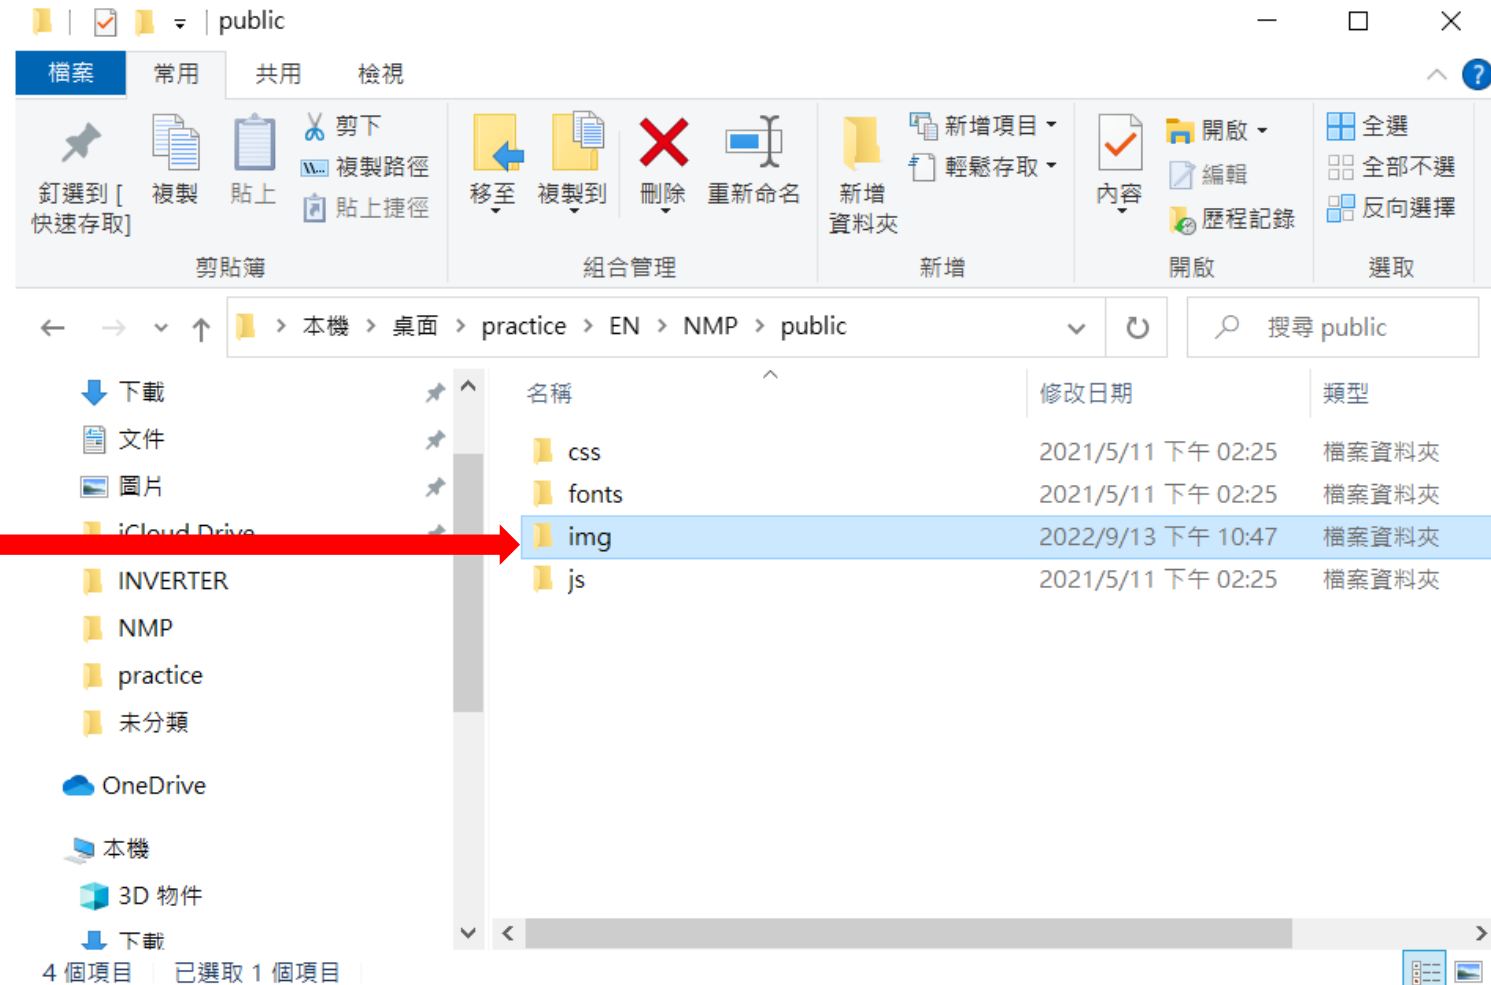

STEP1 Preparation

1. Login the MW CRM

Download the landing page you need.

STEP1 Preparation

2. Unzip the file

- Save the file to the appropriate place of your website
- Save your logo in the "img" folder

STEP2 Install VS Code