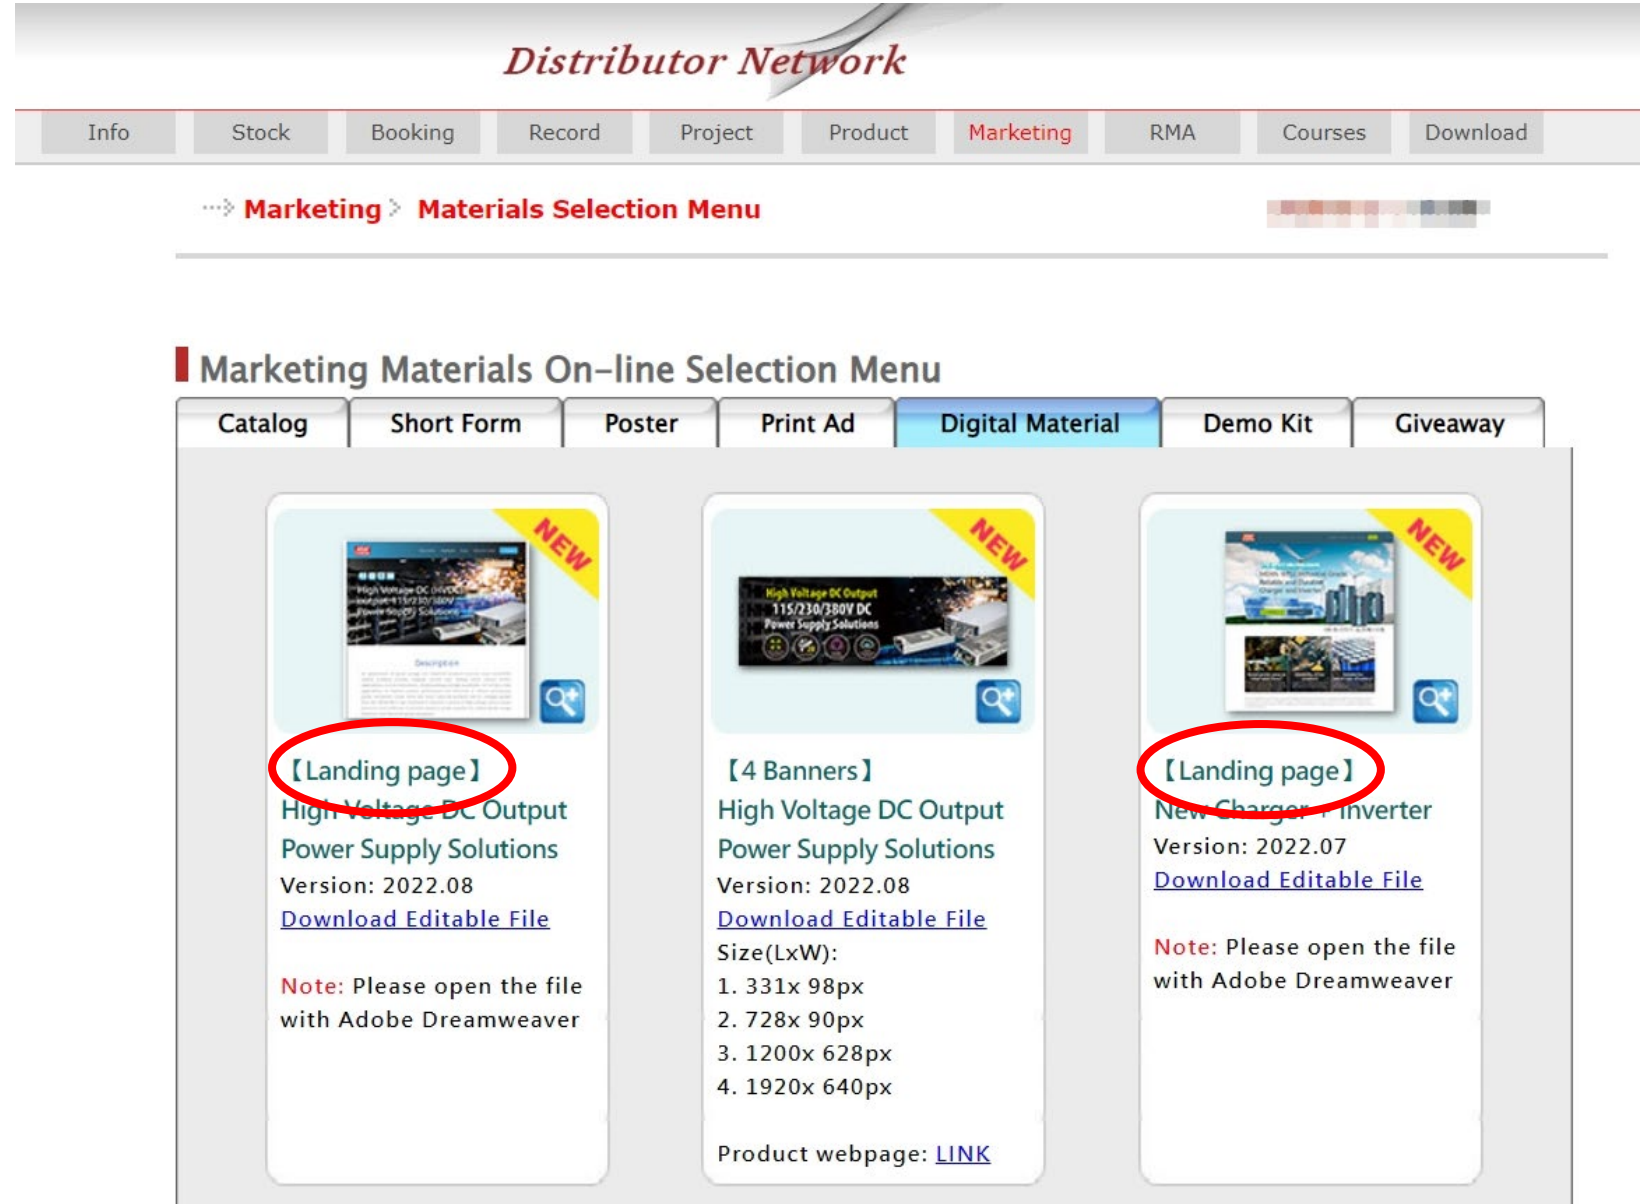

STEP1 Preparation

1. Login the MW CRM

Download the landing page you need.