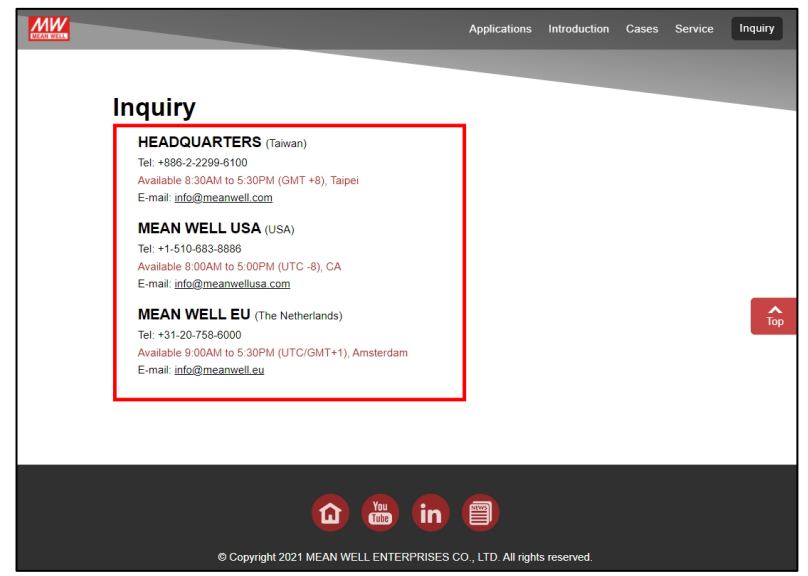

- a. 【Blue Circle】 "Ctrl+F "and type "logo" to find it.
- b. 【Red Circle+Yellow parts】 Replace with your logo's name

```
File Edit Selection View Go Run Terminal Help index.html - Visual Studio Code
Get Started index.html C:\...\INVERTER index.html C:\...\NMP_industrial x index.html C:\...\NMP...
C: > Users > Nicole Ke > Desktop > practice > EN > NMP_industrial > index.html > html > body > div.mainLogo
610 </ul>
611 <div class="copyright">
612   © Copyright 2021 MEAN WELL ENTERPRISES CO., LTD. All rights reserved.
613 </div>
614 </div>
615 </footer>
616 </div>
617 <div class="mainLogo">
618
619   
620
621 </div>
622 <header class="header">
623   <div class="container">
624     <div class="hamburger">
625       <a href="javascript:;">
626         <span></span>
627     </a>
```

Search results for 'logo' showing 1 of 2 results.

Code editor highlighting the `` line.

STEP3 Edit webpage

4. Find the Contact Information

- a. 【Blue Circle】
"Ctrl+F "and type "headquarters" to find it.
- b. 【Red Circle+Yellow parts】
Replace with your information or remove it