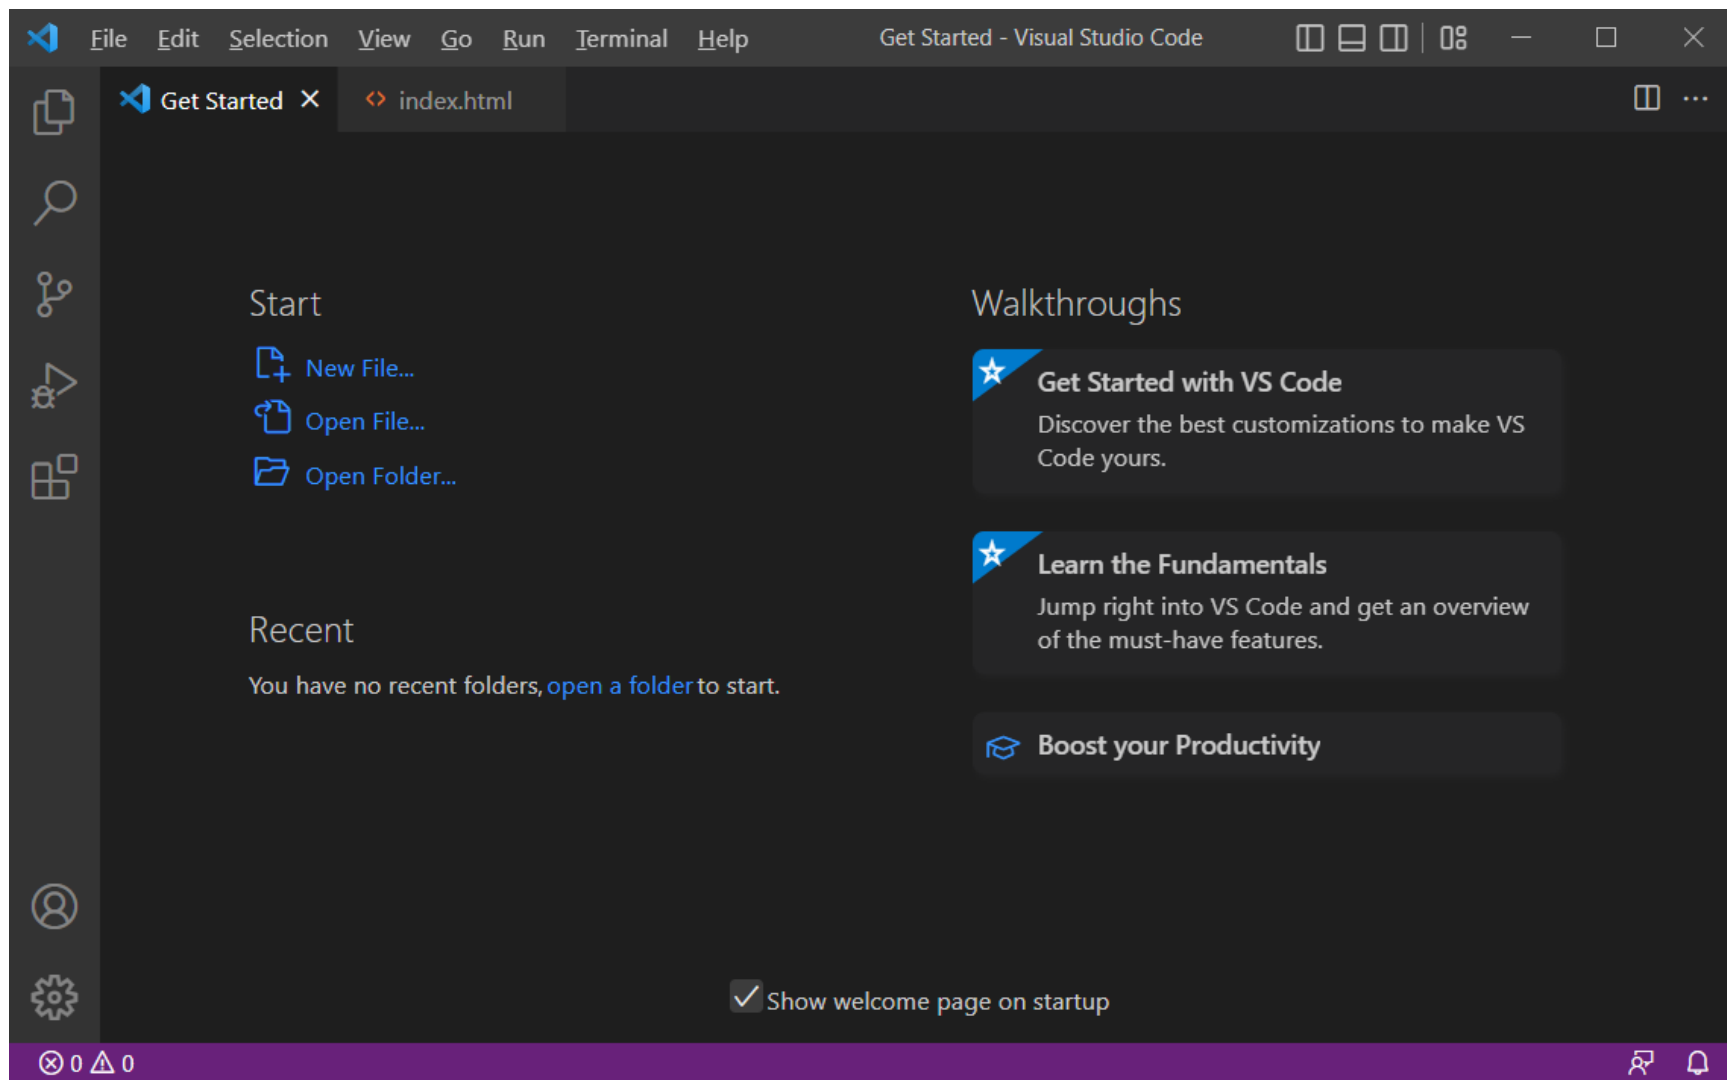

STEP2 Install VS Code

2. Install

VSCoDeUserSet
up-x64-1.71.0.exe

STEP3 Edit webpage

2. Open index.html

Take NMP Landing page for example

STEP3 Edit webpage

3. Find the logo of the webpage