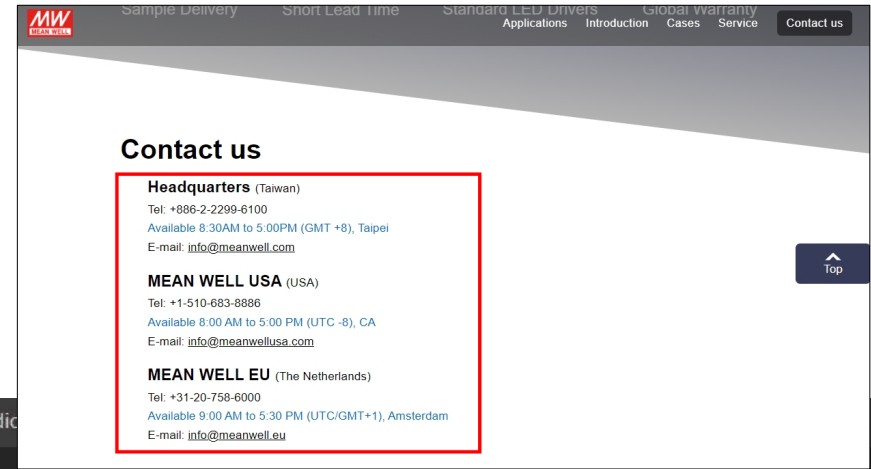

## 3. Find the logo of the webpage

- a. 【Blue Circle】 "Ctrl+F " and type "logo" to find it.
- b. 【Red Circle+Yellow parts】 Replace with your logo's name

```
File Edit Selection View Go Run Terminal Help index.html - Visual Studio Code
Get Started index.html x
C:\Users\nicole\Desktop\practice> index.html > html > body > header.header > div.container > nav.nav
620
621     </div>
622 </div>
623 </footer>
624 </div>
625 <div class="mainLogo">
626   
627 </div>
628 </div>
629 <header class="header">
630   <div class="container">
631     <div class="hamburger">
632       <a href="javascript:;">
633         <span></span>
634       </a>
635     </div>
```

# STEP3 Edit webpage

## 4. Find the Contact Information

a. 【Blue Circle】

“Ctrl+F ”and type “headquarters” to find it.

b. 【Red Circle+Yellow parts】

Replace with your information or remove it