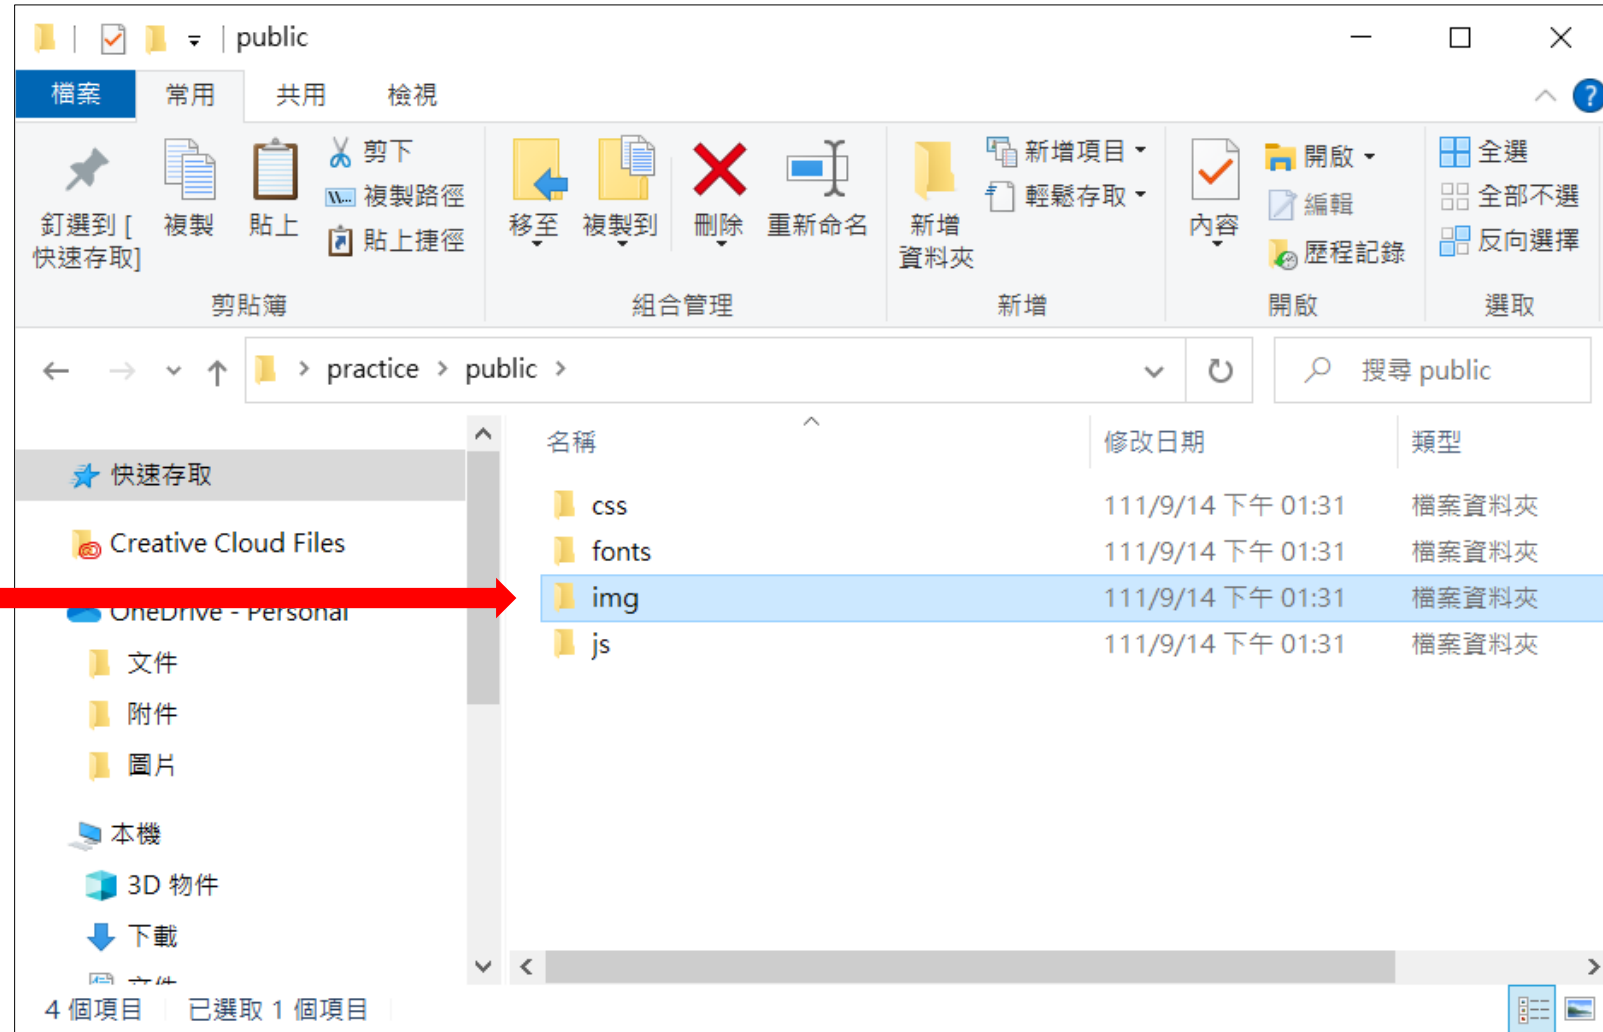

STEP1 Preparation

2. Unzip the file

1. Save the file to the appropriate place of your website
2. Save your logo in the "img" folder