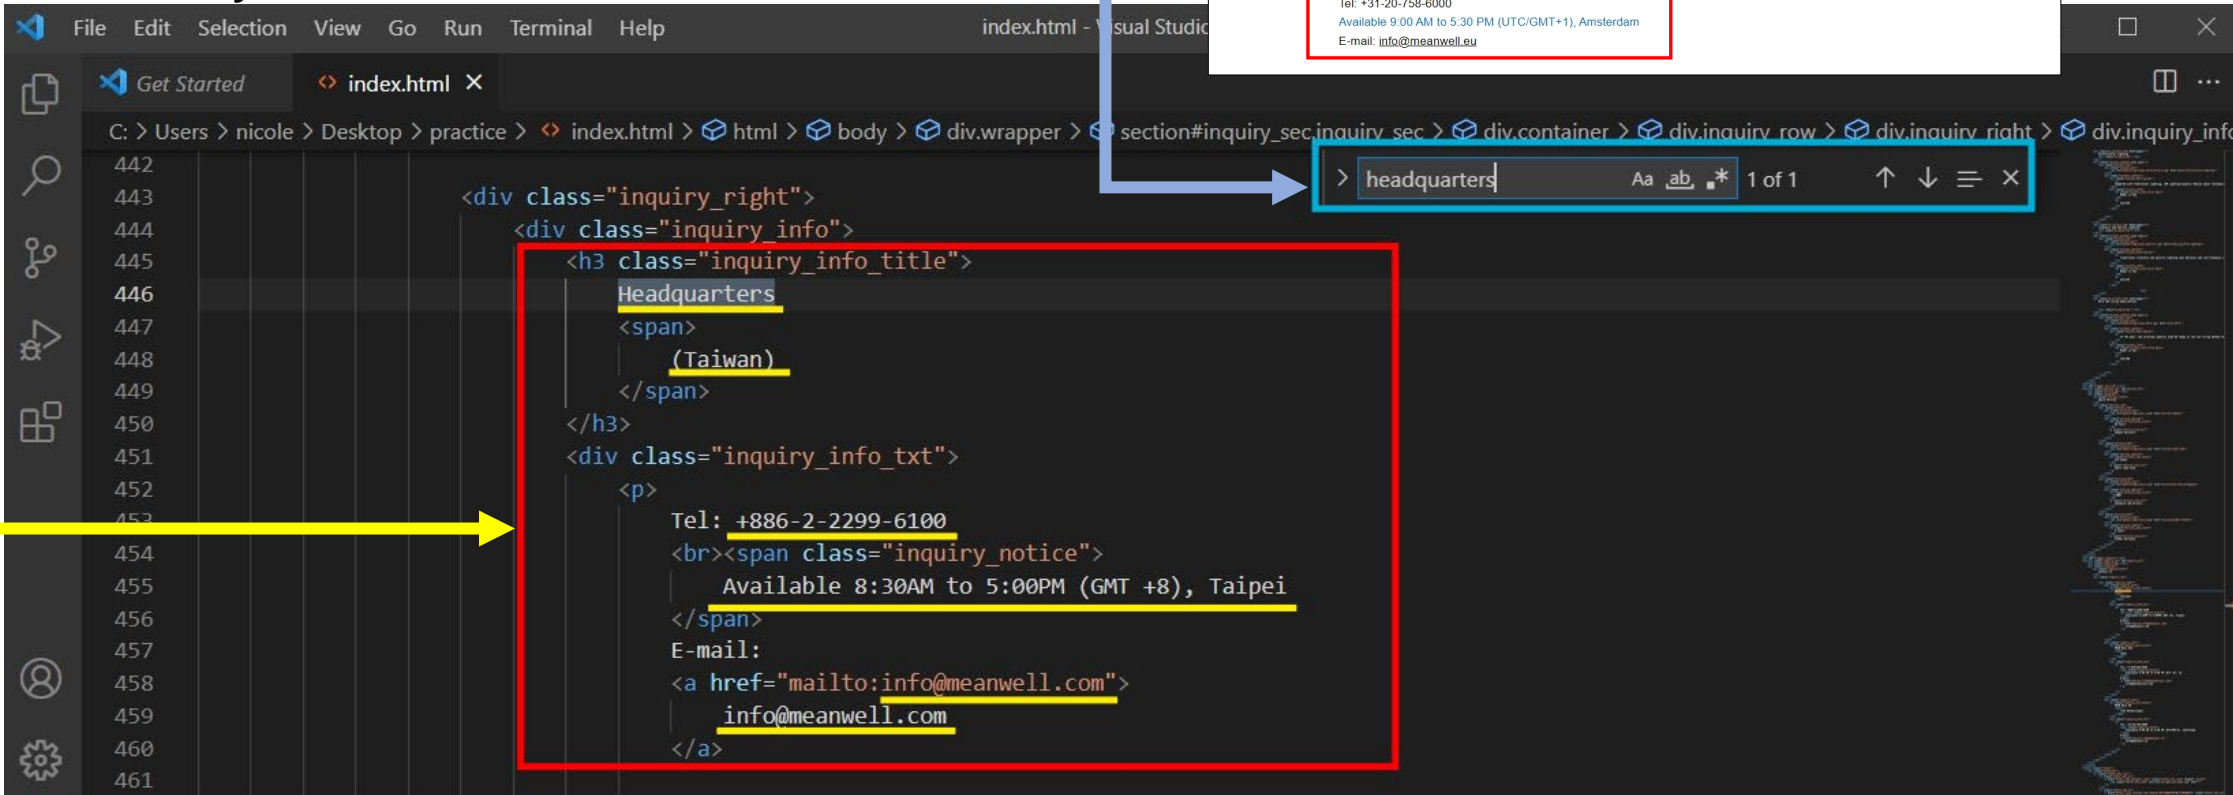

STEP3 Edit webpage

4. Find the Contact Information

a. 【Blue Circle】

“Ctrl+F ”and type “headquarters” to find it.

b. 【Red Circle+Yellow parts】

Replace with your information or remove it